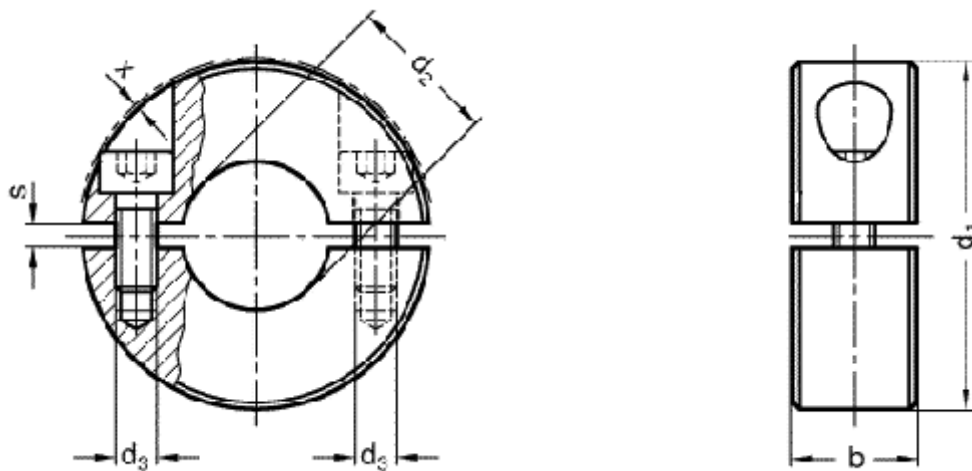

Data Sheet

Article number: 20707255B30ST

Description: E+G Split set GN 707.2-55-B30-ST
, 2-pieces

Measures

b = 15
d1 = 55
d2 = B 30
d3 = M6
s = 3
x = 0.5